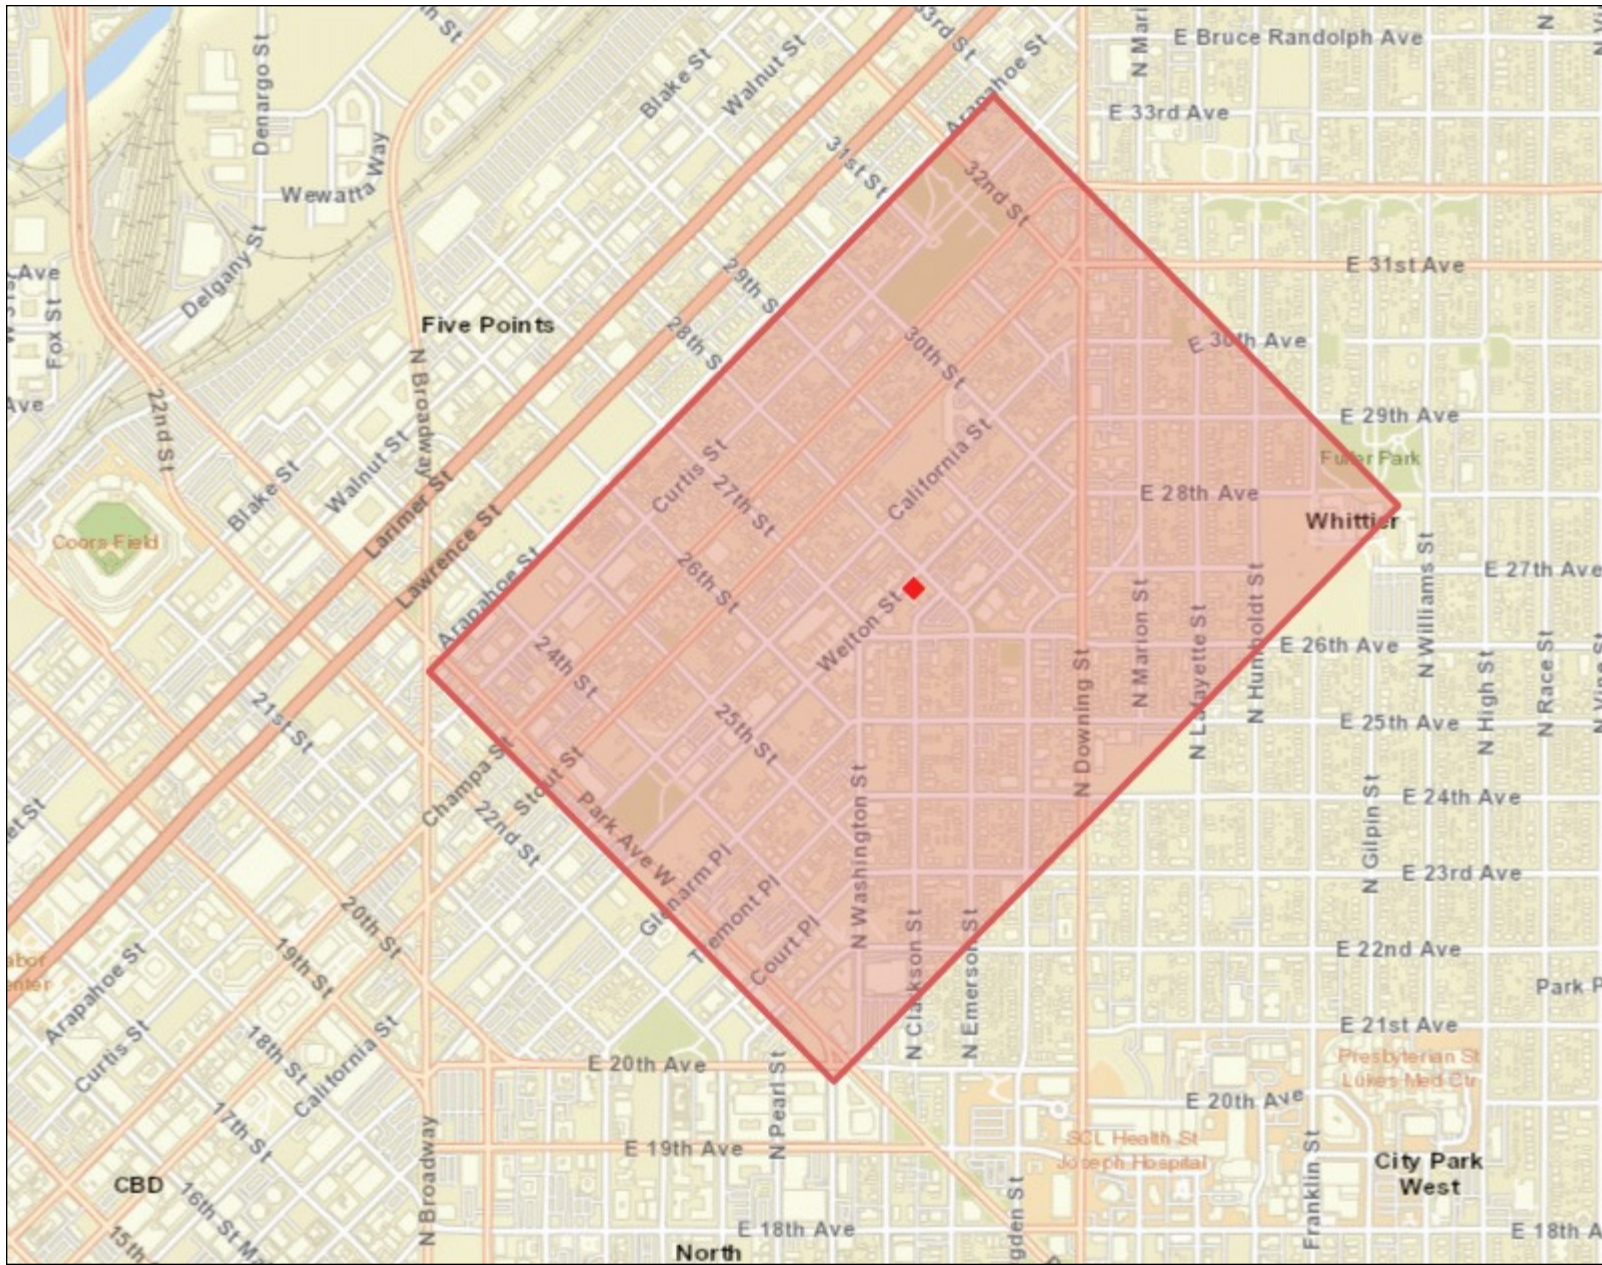

# Mimosas - 2752 Welton Street

Legend

WGS\_1984\_Web\_Mercator\_Auxiliary\_Sphere  
© City and County of Denver

1: 18,056

Map Generated 8/4/2020

The City and County of Denver shall not be liable for damages of any kind arising out of the use of this information. The information is provided "as is" without warranty of any kind, express or implied, including, but not limited to, the fitness for a particular use.